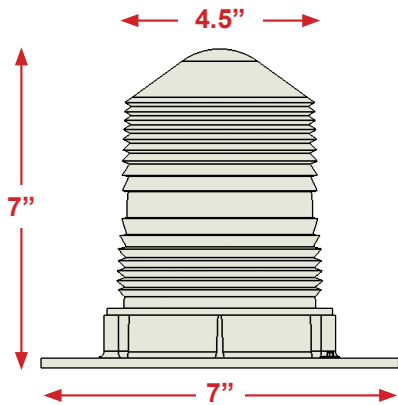

9SOL SERIES

Our 9SOL Series of rugged waterproof marine solar lights have found markets all over the world. It is a multi-purpose light with unlimited navigation applications. It has a built-in daylight switch and it's available in Red, Green, Blue, Amber, and White.

Standard Flash Patterns Available as well as IALA Flash Patterns

SPECIFICATIONS:

1. **Available Mounts:** Flat, Mag, Pipe
   Autonomy: 10 nights without sun
   Technology: Patented optics for maximum output
   LED Life Span: 100,000 Hours
   Battery Life: 4 Years - replaceable
   Chromaticity: Meets IALA and conforms to United States Aids to Navigation Systems as per 33CFR Subpart 66
2. **Available Flash Patterns:** Standard 10, 15, 24, 30, 60 Steady
3. **Features:**
4. Off at Dawn - On at Dusk
   - Charges even under cloudy conditions

	MOUNT	CONFIG	MODE	RANGE	FLUX	COLOR	FLASH RATES
9SOL	FLAT MAG PIPE	6L4V	STEADY	1 MI.	0.008	WHITE	10, 15, 24 or 30 FPM
			FLASHING	2 MI.	0.030		
9SOL	FLAT MAG PIPE	6L4V	STEADY	1 MI.	0.008	GREEN	10, 15, 24 or 30 FPM
			FLASHING	2 MI.	0.035		
9SOL	FLAT MAG PIPE	6L4V	STEADY	1/2 MI.	0.008	BLUE	10, 15, 24 or 30 FPM
			FLASHING	1 MI.	0.020		
9SOL	FLAT MAG PIPE	6L5V	STEADY	1 MI.	0.008	RED	10, 15, 24 or 30 FPM
			FLASHING	2 MI.	0.035		
9SOL	FLAT MAG PIPE	6L5V	STEADY	1 MI.	0.008	AMBER	10, 15, 24 or 30 FPM
			FLASHING	2 MI.	0.030